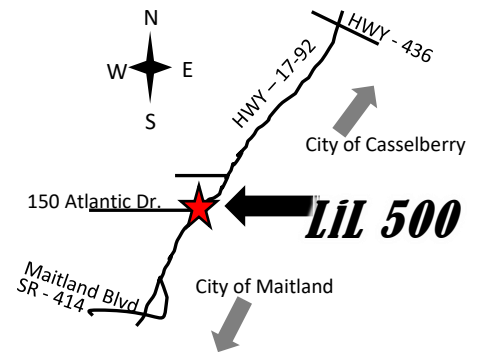

Regular Rate:	\$4.00 per ride		
Birthday and Group Rates:	7 Rides: \$26.00	15 Rides: \$54.00	40 Rides: \$140.00
Operating Hours:	Opened 12pm – 9 pm, Every day of the Week		

They will DELIVER – 407-644-7272
Just 1.2 miles away

PH: 599-9991

Just 2 miles away on 17-92

Call LiL 500 Today @ 407-831-2045 to Make Your Reservation
Want the special rate but don't have a party/group? – purchase 7 or more tickets and receive the discount!